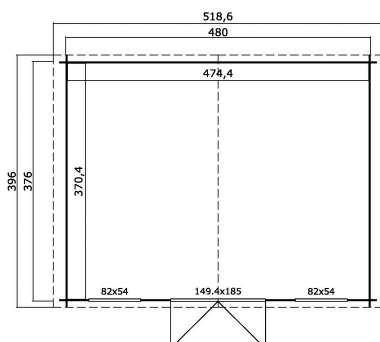

28  
mm

2

8

**PACKAGING: 1 PALLET(S)**

530 x 118 x 47 cm  
815 kg

EAN 4742913015554

**DIMENSIONS**

Floor area	17.57 m <sup>2</sup>
Roof dimensions	5.19 x 3.96 m
Cubic volume	≈ 38.56 m <sup>3</sup>
Wall height	≈ 1.94 m
Ridge height	≈ 2.45 m
Front overhang	≈ 10 cm

**WINDOWS & DOORS**

1 x Double door (SGA+28*)	185.0 x 149.4 cm
2 x Single window open outward (SGA*)	54.0 x 82.0 cm

\*SGA: Single Glazed Action

\*SGA+28: Single Glazed Action with 28 mm Frame

**ROOF & FLOOR**

Roof boards	15x90 cm
Roof surface	20.99 m <sup>2</sup>
Roof angle	≈ 11.9 °

\* Optional roof covering available