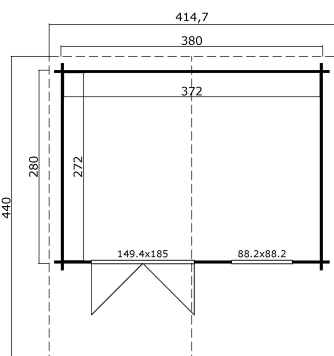

 40 mm  
 2  
 8  

**PACKAGING: 1 PALLET(S)**

440 x 118 x 63 cm  
898 kg

EAN 4743329201180

**DIMENSIONS**

Floor area	10.12 m <sup>2</sup>
Roof dimensions	4.15 x 4.40 m
Cubic volume	≈ 22.2 m <sup>3</sup>
Wall height	≈ 1.94 m
Ridge height	≈ 2.45 m
Front overhang	≈ 140 cm

**WINDOWS & DOORS**

1 x Double door (XGA+28*)	185.0 x 149.4 cm
1 x Single window open inward (XGA*)	88.2 x 88.2 cm

\*XGA: Plexi Glazed Action

\*XGA+28: Plexi Glazed Action with 28 mm Frame

**ROOF & FLOOR**

Roof boards	15x90 cm
Roof surface	18.92 m <sup>2</sup>
Roof angle	≈ 15 °

\* Optional roof covering available