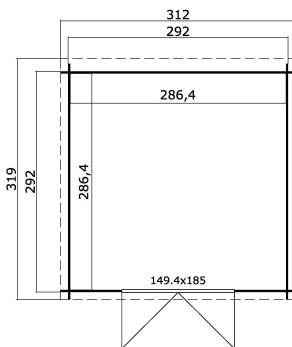

28 mm

1

4

**PACKAGING: 1 PALLET(S)**

330 x 118 x 43 cm  
474 kg

EAN 4742913018999

**DIMENSIONS**

Floor area	8.20 m <sup>2</sup>
Roof dimensions	3.19 x 3.12 m
Cubic volume	≈ 16.36 m <sup>3</sup>
Wall height	≈ 1.88 m
Ridge height	≈ 2.11 m
Front overhang	≈ 10 cm

**WINDOWS & DOORS**

1 x Double door (XGA+28*)	185.0 x 149.4 cm
---------------------------	------------------

\*XGA+28: Plexi Glazed Action with 28 mm Frame

**ROOF & FLOOR**

Roof boards	15x90 cm
Roof surface	9.98 m <sup>2</sup>
Roof angle	≈ 4.5 °