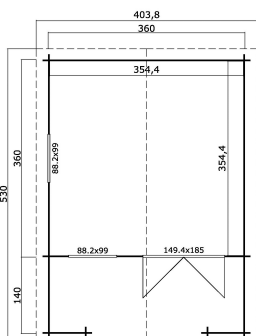

 28 mm  
 3  
 9  
**GUARANTEE**  
**2 YEARS**

**PACKAGING: 1 PALLET(S)**

530 x 118 x 57 cm  
1066 kg

EAN 4742913012584

**DIMENSIONS**

Floor area	12.56 m <sup>2</sup>
Roof dimensions	4.04 x 5.30 m
Cubic volume	≈ 27.56 m <sup>3</sup>
Wall height	≈ 1.94 m
Ridge height	≈ 2.45 m
Front overhang	≈ 150 cm

**WINDOWS & DOORS**

1 x Double door (SGC*)	185.0 x 149.4 cm
2 x Single window open inward (SGC*)	99.0 x 88.2 cm

\*SGC: Single Glazed Classic

**ROOF & FLOOR**

Roof boards	18x90 cm
Roof surface	22.26 m <sup>2</sup>
Roof angle	≈ 16 °