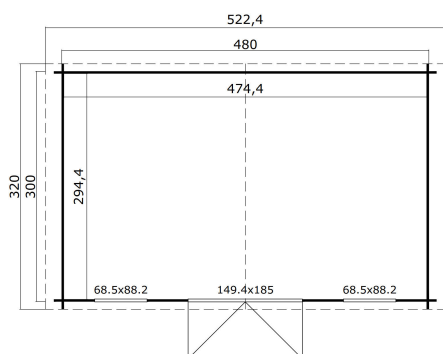

 28 mm
 2
 7

PACKAGING: 1 PALLET(S)

630 x 118 x 48 cm
735 kg

EAN 4743329200817

DIMENSIONS

Floor area	13.97 m ²
Roof dimensions	5.22 x 3.20 m
Cubic volume	≈ 31.45 m ³
Wall height	≈ 1.94 m
Ridge height	≈ 2.56 m
Front overhang	≈ 10 cm

WINDOWS & DOORS

1 x Double door (SGA+28*)	185.0 x 149.4 cm
1 x Single window open inward (SGA*)	88.2 x 68.5 cm
1 x Single window open inward (SGA*)	88.2 x 68.5 cm

*SGA: Single Glazed Action

*SGA+28: Single Glazed Action with 28 mm Frame

ROOF & FLOOR

Roof boards	15x90 cm
Roof surface	17.28 m ²
Roof angle	≈ 14.7 °

* Optional roof covering available